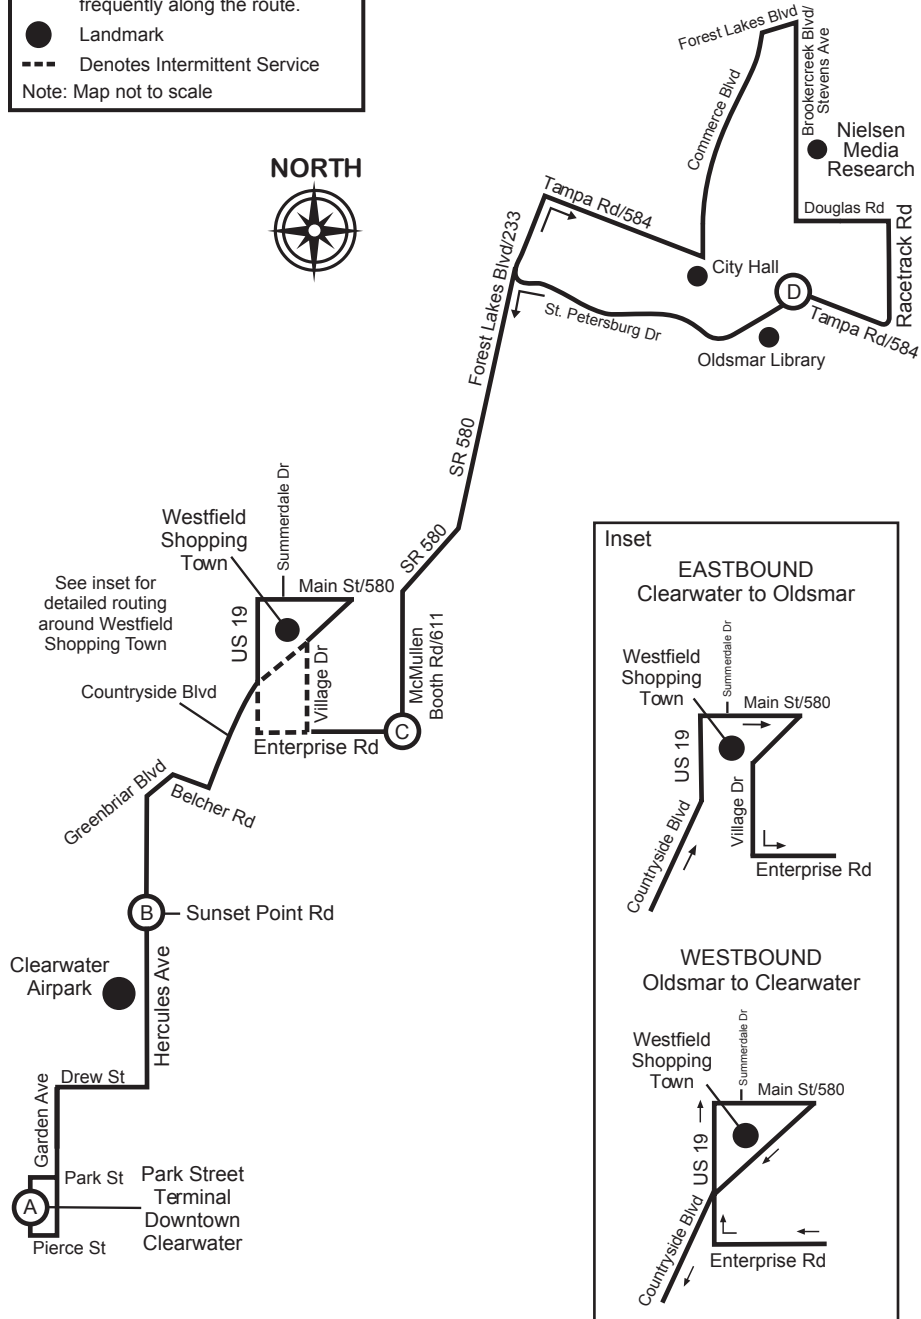

**LEGEND**

- Timepoint; see scheduled times.  
Board at bus stop signs located frequently along the route.
  - Landmark
  - Denotes Intermittent Service
- Note: Map not to scale

**NORTH**

# Route 67

## ST. PETERSBURG DR TO PARK STREET TERMINAL

MONDAY - FRIDAY

(D)	(C)	(B)	(A)
Depart Tampa Rd & St. Petersburg Dr	McMullen Booth Rd & Enterprise Rd	Hercules Ave & Sunset Point Rd	Park Street Terminal
7:00 AM	7:12	7:28	7:55
8:00	8:12	8:28	8:55
9:00	9:10	9:28	9:50
10:00	10:10	10:28	10:50
11:00	11:10	11:28	11:50
12:00 PM	12:10	12:29	12:50
1:00	1:10	1:29	1:50
2:00	2:10	2:29	2:50
3:00	3:12	3:33	3:50
4:05	4:17	4:38	4:55
5:05	5:17	5:37	5:55
6:10	6:22	6:42	7:00
-	-	-	-

## SATURDAY (No Sunday/Holiday Service)

(D)	(C)	(B)	(A)
Depart Tampa Rd & St. Petersburg Dr	McMullen Booth Rd & Enterprise Rd	Hercules Ave & Sunset Point Rd	Park Street Terminal
7:00 AM	7:09	7:24	7:45
8:00	8:09	8:26	8:45
9:00	9:10	9:27	9:45
10:00	10:10	10:27	10:45
11:00	11:10	11:28	11:45
12:00 PM	12:10	12:29	12:45
1:00	1:10	1:29	1:45
2:00	2:10	2:29	2:45
3:00	3:10	3:29	3:45
4:00	4:10	4:29	4:45
5:00	5:10	5:29	5:45
6:00	6:10	6:27	6:45
-	-	-	-