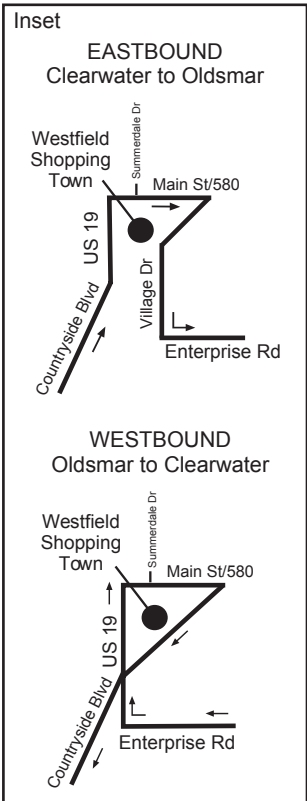

**LEGEND**

- Timepoint; see scheduled times.  
Board at bus stop signs located frequently along the route.
  - Landmark
  - Denotes Intermittent Service
- Note: Map not to scale

**NORTH**

# Route 67

## PARK STREET TERMINAL TO TAMPA RD & ST. PETERSBURG DR

MONDAY - FRIDAY

(A)	(B)	(C)	(D)
Park Street Terminal	Hercules Ave & Sunset Point Rd	McMullen Booth Rd & Enterprise Rd	Arrive Tampa Rd & St. Petersburg Dr
6:00 AM	6:14	6:31	7:00
7:00	7:16	7:33	8:00
8:00	8:17	8:34	9:00
9:00	9:15	9:32	10:00
10:00	10:15	10:32	11:00
11:00	11:15	11:32	12:00
12:00 PM	12:15	12:32	1:00
1:00	1:16	1:34	2:00
2:00	2:16	2:34	3:00
3:00	3:18	3:37	4:05
4:00	4:18	4:37	5:05
5:05	5:23	5:42	6:10
6:00	6:15	6:30	6:55

## ST. PETERSBURG DR TO PARK STREET TERMINAL

MONDAY - FRIDAY

(D)	(C)	(B)	(A)
Depart Tampa Rd & St. Petersburg Dr	McMullen Booth Rd & Enterprise Rd	Hercules Ave & Sunset Point Rd	Park Street Terminal
7:00 AM	7:12	7:28	7:55
8:00	8:12	8:28	8:55
9:00	9:10	9:28	9:50
10:00	10:10	10:28	10:50
11:00	11:10	11:28	11:50
12:00 PM	12:10	12:29	12:50
1:00	1:10	1:29	1:50
2:00	2:10	2:29	2:50
3:00	3:12	3:33	3:50
4:05	4:17	4:38	4:55
5:05	5:17	5:37	5:55
6:10	6:22	6:42	7:00
-	-	-	-