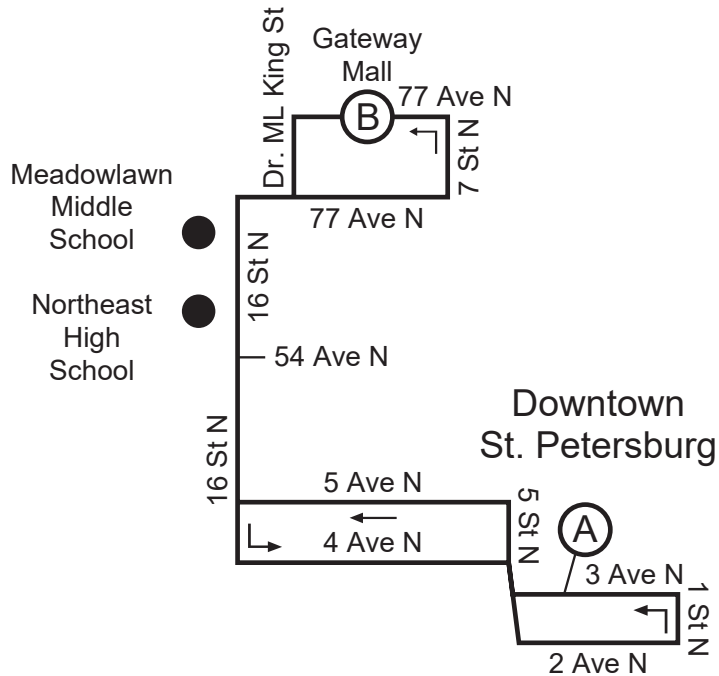

NORTH

LEGEND

-  Timepoint; see scheduled times. Board at bus stop signs located frequently along the route.
-  Landmark

Note: Map not to scale

Route 16

DOWNTOWN ST. PETERSBURG TO GATEWAY MALL

MONDAY - FRIDAY

(A) 3 Ave N & 4 St N	(B) Gateway Mall	(B) Gateway Mall	(A) 3 Ave N & 4 St N
6:15 AM	6:45	7:00	7:30
7:20	7:45	8:00	8:35
8:20	8:45	9:00	9:35
9:20	9:45	10:00	10:35
10:20	10:45	11:00	11:35
11:20	11:45	12:00	12:35
12:20 PM	12:45	1:00	1:35
1:20	1:45	2:00	2:35
2:20	2:45	3:00	3:35
3:20	3:45	4:00	4:35
4:20	4:45	5:00	5:35
5:20	5:45	6:00	6:35
6:20	6:45	6:50	7:20
7:10	7:35	-	-

SATURDAY

(A) 3 Ave N & 4 St N	(B) Gateway Mall	(B) Gateway Mall	(A) 3 Ave N & 4 St N
6:20 AM	6:45	6:45	7:10
7:15	7:40	7:50	8:20
8:25	8:50	8:55	9:25
9:30	9:55	10:00	10:30
10:35	11:00	11:05	11:35
11:40	12:05	12:10	12:40
12:45 PM	1:10	1:15	1:45
1:50	2:15	2:20	2:50
2:55	3:20	3:25	3:55
4:00	4:25	4:30	5:00
5:05	5:30	5:35	6:05
6:10	6:35	6:40	7:10

Effective 10-7-18

SUNDAY AND HOLIDAYS

(A) 3 Ave N & 4 St N	(B) Gateway Mall	(B) Gateway Mall	(A) 3 Ave N & 4 St N
8:15 AM	8:40	8:50	9:20
9:20	9:45	9:55	10:25
10:25	10:50	11:00	11:30
11:30	11:55	12:05	12:35
12:35 PM	1:00	1:10	1:40
1:40	2:05	2:15	2:45
2:45	3:10	3:20	3:50
3:50	4:15	4:25	4:55
4:55	5:20	5:30	6:00
6:00	6:25	6:35	7:00