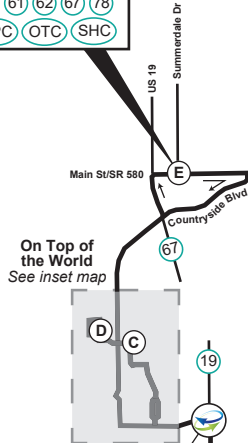

Westfield Countryside
19 61 62 67 78
DPC OTC SHC