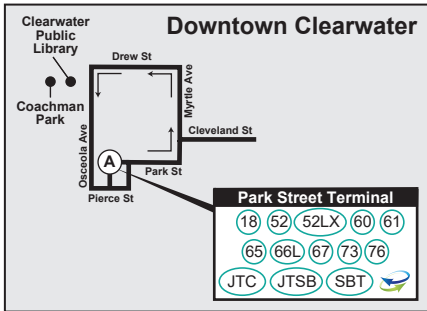

NORTH

Westfield Countryside
 19 61 62 67 78
 DPC OTC SHC

Park Street Terminal
 18 52 52LX 60 61
 65 66L 67 73 76
 JTC JTSTB SBT

Legend

- Timepoint
- Route 76
- Landmark
- Intersecting Street & Bus Route
- Direct Connect Location

Route 76

PARK STREET TERMINAL TO WESTFIELD COUNTRYSIDE MONDAY - FRIDAY

(A)	(B)	(C)	(D)	(E)
Park Street Terminal	St. Petersburg College	On Top of the World East	On Top of the World West	Westfield Countryside
—	—	—	—	—
6:30 AM	6:45	—	—	7:05
7:15	7:30	7:49	7:54	8:05
8:15	8:30	8:49	8:54	9:05
9:15	9:30	9:49	9:54	10:05
10:15	10:30	10:49	10:54	11:05
11:15	11:30	11:49	11:54	12:05
12:15 PM	12:30	12:49	12:54	1:05
1:15	1:30	1:49	1:54	2:05
2:15	2:30	2:49	2:54	3:05
3:15	3:30	3:49	3:54	4:05
4:15	4:30	4:49	4:54	5:05
5:15	5:30	5:49	5:54	6:05
6:15	6:30	—	—	6:50

WESTFIELD COUNTRYSIDE TO PARK STREET TERMINAL MONDAY - FRIDAY

(E)	(D)	(C)	(B)	(A)
Westfield Countryside	On Top of the World West	On Top of the World East	St. Petersburg College	Park Street Terminal
5:55 AM	—	—	6:10	6:30
7:05	7:17	7:22	7:30	8:00
8:05	8:17	8:22	8:30	9:00
9:05	9:17	9:22	9:30	10:00
10:05	10:17	10:22	10:30	11:00
11:05	11:17	11:22	11:30	12:00
12:05 PM	12:17	12:22	12:30	1:00
1:05	1:17	1:22	1:30	2:00
2:05	2:17	2:22	2:30	3:00
3:05	3:17	3:22	3:30	4:00
4:05	4:17	4:22	4:30	5:00
5:05	5:17	5:22	5:30	6:00
6:05	6:17	6:22	6:30	7:00
—	—	—	—	—

SATURDAY (NO SUNDAY/HOLIDAY SERVICE)

(E)	(D)	(C)	(B)	(A)
Westfield Countryside	On Top of the World West	On Top of the World East	St. Petersburg College	Park Street Terminal
7:00 AM	7:12	7:17	7:25	7:55
8:05	8:17	8:22	8:30	9:00
9:05	9:17	9:22	9:30	10:00
10:05	10:17	10:22	10:30	11:00
11:05	11:17	11:22	11:30	12:00
12:05 PM	12:17	12:22	12:30	1:00
1:05	1:17	1:22	1:30	2:00
2:05	2:17	2:22	2:30	3:00
3:05	3:17	3:22	3:30	4:00
4:05	4:17	4:22	4:30	5:00
5:05	5:17	5:22	5:30	6:00
6:05	6:17	6:22	6:30	7:00
—	—	—	—	—