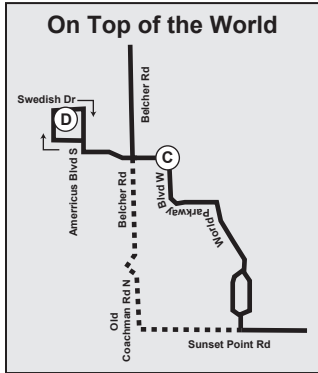

NORTH

Westfield Countryside
 19 61 62 67 78
 DPC OTC SHC

Park Street Terminal
 18 52 52LX 60 61
 65 66L 67 73 76
 JTC JTSTB SBT

Legend

- Timepoint
- Route 76
- Landmark
- Intersecting Street & Bus Route
- Direct Connect Location

Route 76

PARK STREET TERMINAL TO WESTFIELD COUNTRYSIDE MONDAY - FRIDAY

(A)	(B)	(C)	(D)	(E)
Park Street Terminal	St. Petersburg College	On Top of the World East	On Top of the World West	Westfield Countryside
—	—	—	—	—
6:30 AM	6:45	—	—	7:05
7:15	7:30	7:49	7:54	8:05
8:15	8:30	8:49	8:54	9:05
9:15	9:30	9:49	9:54	10:05
10:15	10:30	10:49	10:54	11:05
11:15	11:30	11:49	11:54	12:05
12:15 PM	12:30	12:49	12:54	1:05
1:15	1:30	1:49	1:54	2:05
2:15	2:30	2:49	2:54	3:05
3:15	3:30	3:49	3:54	4:05
4:15	4:30	4:49	4:54	5:05
5:15	5:30	5:49	5:54	6:05
6:15	6:30	—	—	6:50

WESTFIELD COUNTRYSIDE TO PARK STREET TERMINAL MONDAY - FRIDAY

(E)	(D)	(C)	(B)	(A)
Westfield Countryside	On Top of the World West	On Top of the World East	St. Petersburg College	Park Street Terminal
5:55 AM	—	—	6:10	6:30
7:05	7:17	7:22	7:30	8:00
8:05	8:17	8:22	8:30	9:00
9:05	9:17	9:22	9:30	10:00
10:05	10:17	10:22	10:30	11:00
11:05	11:17	11:22	11:30	12:00
12:05 PM	12:17	12:22	12:30	1:00
1:05	1:17	1:22	1:30	2:00
2:05	2:17	2:22	2:30	3:00
3:05	3:17	3:22	3:30	4:00
4:05	4:17	4:22	4:30	5:00
5:05	5:17	5:22	5:30	6:00
6:05	6:17	6:22	6:30	7:00
—	—	—	—	—

SATURDAY (NO SUNDAY/HOLIDAY SERVICE)

(E)	(D)	(C)	(B)	(A)
Westfield Countryside	On Top of the World West	On Top of the World East	St. Petersburg College	Park Street Terminal
7:00 AM	7:12	7:17	7:25	7:55
8:05	8:17	8:22	8:30	9:00
9:05	9:17	9:22	9:30	10:00
10:05	10:17	10:22	10:30	11:00
11:05	11:17	11:22	11:30	12:00
12:05 PM	12:17	12:22	12:30	1:00
1:05	1:17	1:22	1:30	2:00
2:05	2:17	2:22	2:30	3:00
3:05	3:17	3:22	3:30	4:00
4:05	4:17	4:22	4:30	5:00
5:05	5:17	5:22	5:30	6:00
6:05	6:17	6:22	6:30	7:00
—	—	—	—	—