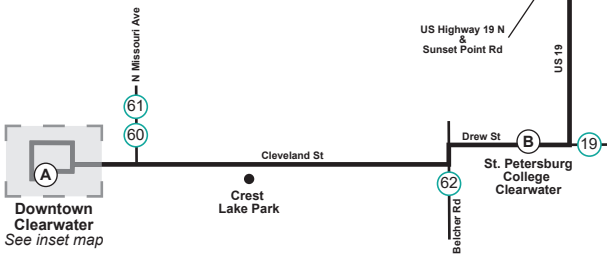

NORTH

Westfield Countryside
 19 61 62 67 78
 DPC OTC SHC

Park Street Terminal
 18 52 52LX 60 61
 65 66L 67 73 76
 JTC JTSTB SBT

Legend

- Timepoint
- Route 76
- Landmark
- Intersecting Street & Bus Route
- Direct Connect Location

Route 76

PARK STREET TERMINAL TO WESTFIELD COUNTRYSIDE MONDAY - FRIDAY

(A)	(B)	(C)	(D)	(E)
Park Street Terminal	St. Petersburg College	On Top of the World East	On Top of the World West	Westfield Countryside
—	—	—	—	—
6:30 AM	6:45	—	—	7:05
7:15	7:30	7:49	7:54	8:05
8:15	8:30	8:49	8:54	9:05
9:15	9:30	9:49	9:54	10:05
10:15	10:30	10:49	10:54	11:05
11:15	11:30	11:49	11:54	12:05
12:15 PM	12:30	12:49	12:54	1:05
1:15	1:30	1:49	1:54	2:05
2:15	2:30	2:49	2:54	3:05
3:15	3:30	3:49	3:54	4:05
4:15	4:30	4:49	4:54	5:05
5:15	5:30	5:49	5:54	6:05
6:15	6:30	—	—	6:50

WESTFIELD COUNTRYSIDE TO PARK STREET TERMINAL MONDAY - FRIDAY

(E)	(D)	(C)	(B)	(A)
Westfield Countryside	On Top of the World West	On Top of the World East	St. Petersburg College	Park Street Terminal
5:55 AM	—	—	6:10	6:30
7:05	7:17	7:22	7:30	8:00
8:05	8:17	8:22	8:30	9:00
9:05	9:17	9:22	9:30	10:00
10:05	10:17	10:22	10:30	11:00
11:05	11:17	11:22	11:30	12:00
12:05 PM	12:17	12:22	12:30	1:00
1:05	1:17	1:22	1:30	2:00
2:05	2:17	2:22	2:30	3:00
3:05	3:17	3:22	3:30	4:00
4:05	4:17	4:22	4:30	5:00
5:05	5:17	5:22	5:30	6:00
6:05	6:17	6:22	6:30	7:00
—	—	—	—	—

SATURDAY (NO SUNDAY/HOLIDAY SERVICE)

(E)	(D)	(C)	(B)	(A)
Westfield Countryside	On Top of the World West	On Top of the World East	St. Petersburg College	Park Street Terminal
7:00 AM	7:12	7:17	7:25	7:55
8:05	8:17	8:22	8:30	9:00
9:05	9:17	9:22	9:30	10:00
10:05	10:17	10:22	10:30	11:00
11:05	11:17	11:22	11:30	12:00
12:05 PM	12:17	12:22	12:30	1:00
1:05	1:17	1:22	1:30	2:00
2:05	2:17	2:22	2:30	3:00
3:05	3:17	3:22	3:30	4:00
4:05	4:17	4:22	4:30	5:00
5:05	5:17	5:22	5:30	6:00
6:05	6:17	6:22	6:30	7:00
—	—	—	—	—