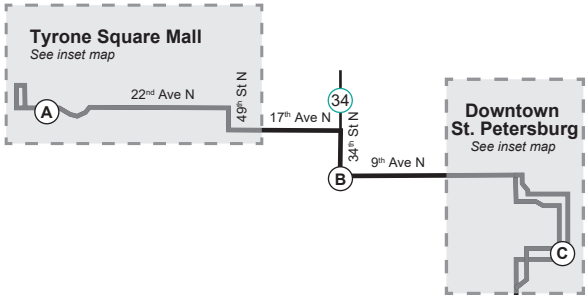

# Route 20

## TYRONE SQUARE MALL TO 25 WAY S & ROY HANNA DR

Serving: Tyrone Square Mall, 9 Ave N, Downtown St. Petersburg, Dr ML King St/9 St S, Skyway Plaza, 25 Way S & Roy Hanna Dr  
**MONDAY - FRIDAY**

**Legend**

- Timepoint
- Route 20
- Landmark
- Intersecting Street & Bus Route
- Direct Connect Location

(A)	(B)	(C)	(D)	(E)	(E)	(D)	(C)	(B)	(A)
Tyrone Square Mall	34 St N & 9 Ave	4 St N & 3 Ave S	MLK & 22 Ave	25 Way S & Roy Hanna Dr S	25 Way S & Roy Hanna Dr S	MLK & 22 Ave	3 St S & 3 Ave S	34 St N & 9 Ave	Tyrone Square Mall
—	—	—	—	—	5:25 AM	5:36	5:46	5:58	6:25
—	—	—	—	—	6:30	6:41	6:51	7:03	7:30
6:20 AM	6:37	6:52	6:59	7:25	7:30	7:41	7:51	8:03	8:30
7:20	7:37	7:52	7:59	8:25	8:30	8:41	8:51	9:03	9:30
8:20	8:37	8:52	8:59	9:25	9:30	9:41	9:51	10:03	10:30
9:20	9:37	9:52	9:59	10:25	10:30	10:41	10:51	11:03	11:30
10:20	10:37	10:52	10:59	11:25	11:30	11:41	11:51	12:03	12:30
11:20	11:37	11:52	11:59	12:25	12:30 PM	12:41	12:51	1:03	1:30
12:20 PM	12:37	12:52	12:59	1:25	1:30	1:41	1:51	2:03	2:30
1:20	1:37	1:52	1:59	2:25	2:30	2:41	2:51	3:03	3:30
2:20	2:37	2:52	2:59	3:25	3:30	3:41	3:51	4:03	4:30
3:20	3:37	3:52	3:59	4:25	4:30	4:41	4:51	5:03	5:30
4:20	4:37	4:52	4:59	5:25	5:30	5:41	5:51	6:03	6:20
5:20	5:37	5:52	5:59	6:25	6:30	6:41	6:51	7:03	7:20
6:20	6:37	6:52	6:59	7:25	—	—	—	—	—