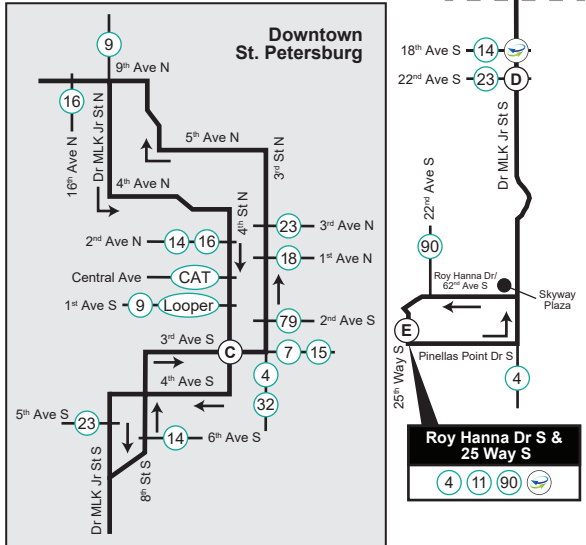

# Route 20

## TYRONE SQUARE MALL TO 25 WAY S & ROY HANNA DR

Serving: Tyrone Square Mall, 9 Ave N, Downtown St. Petersburg, Dr ML King St/9 St S, Skyway Plaza, 25 Way S & Roy Hanna Dr  
**MONDAY - FRIDAY**

**Legend**

- Timepoint
- Route 20
- Landmark
- Intersecting Street & Bus Route
- Direct Connect Location

(A)	(B)	(C)	(D)	(E)	(E)	(D)	(C)	(B)	(A)
Tyrone Square Mall	34 St N & 9 Ave	4 St N & 3 Ave S	MLK & 22 Ave	25 Way S & Roy Hanna Dr S	25 Way S & Roy Hanna Dr S	MLK & 22 Ave	3 St S & 3 Ave S	34 St N & 9 Ave	Tyrone Square Mall
—	—	—	—	—	5:25 AM	5:36	5:46	5:58	6:25
—	—	—	—	—	6:30	6:41	6:51	7:03	7:30
6:20 AM	6:37	6:52	6:59	7:25	7:30	7:41	7:51	8:03	8:30
7:20	7:37	7:52	7:59	8:25	8:30	8:41	8:51	9:03	9:30
8:20	8:37	8:52	8:59	9:25	9:30	9:41	9:51	10:03	10:30
9:20	9:37	9:52	9:59	10:25	10:30	10:41	10:51	11:03	11:30
10:20	10:37	10:52	10:59	11:25	11:30	11:41	11:51	12:03	12:30
11:20	11:37	11:52	11:59	12:25	12:30 PM	12:41	12:51	1:03	1:30
12:20 PM	12:37	12:52	12:59	1:25	1:30	1:41	1:51	2:03	2:30
1:20	1:37	1:52	1:59	2:25	2:30	2:41	2:51	3:03	3:30
2:20	2:37	2:52	2:59	3:25	3:30	3:41	3:51	4:03	4:30
3:20	3:37	3:52	3:59	4:25	4:30	4:41	4:51	5:03	5:30
4:20	4:37	4:52	4:59	5:25	5:30	5:41	5:51	6:03	6:20
5:20	5:37	5:52	5:59	6:25	6:30	6:41	6:51	7:03	7:20
6:20	6:37	6:52	6:59	7:25	—	—	—	—	—

\* - This trip operates Saturday ONLY - Wheelchair Service Provided On All Trips

Effective 10-20-19

TIMES SHOWN ARE SCHEDULED BUT MAY VARY DUE TO TRAFFIC CONDITIONS, WEATHER OR UNFORESEEN EVENTS.