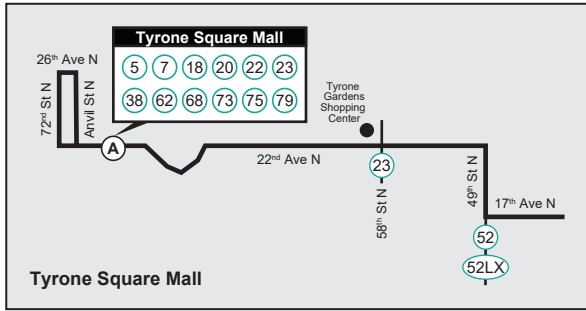

# Route 20

## TYRONE SQUARE MALL TO 25 WAY S & ROY HANNA DR

Serving: Tyrone Square Mall, 9 Ave N, Downtown St. Petersburg, Dr ML King St/9 St S, Skyway Plaza, 25 Way S & Roy Hanna Dr  
**MONDAY - FRIDAY**

**Legend**

- Timepoint
- Route 20
- Landmark
- Intersecting Street & Bus Route
- Direct Connect Location

(A)	(B)	(C)	(D)	(E)	(E)	(D)	(C)	(B)	(A)
Tyrone Square Mall	34 St N & 9 Ave	4 St N & 3 Ave S	MLK & 22 Ave	25 Way S & Roy Hanna Dr S	25 Way S & Roy Hanna Dr S	MLK & 22 Ave	3 St S & 3 Ave S	34 St N & 9 Ave	Tyrone Square Mall
—	—	—	—	—	5:25 AM	5:36	5:46	5:58	6:25
—	—	—	—	—	6:30	6:41	6:51	7:03	7:30
6:20 AM	6:37	6:52	6:59	7:25	7:30	7:41	7:51	8:03	8:30
7:20	7:37	7:52	7:59	8:25	8:30	8:41	8:51	9:03	9:30
8:20	8:37	8:52	8:59	9:25	9:30	9:41	9:51	10:03	10:30
9:20	9:37	9:52	9:59	10:25	10:30	10:41	10:51	11:03	11:30
10:20	10:37	10:52	10:59	11:25	11:30	11:41	11:51	12:03	12:30
11:20	11:37	11:52	11:59	12:25	12:30 PM	12:41	12:51	1:03	1:30
12:20 PM	12:37	12:52	12:59	1:25	1:30	1:41	1:51	2:03	2:30
1:20	1:37	1:52	1:59	2:25	2:30	2:41	2:51	3:03	3:30
2:20	2:37	2:52	2:59	3:25	3:30	3:41	3:51	4:03	4:30
3:20	3:37	3:52	3:59	4:25	4:30	4:41	4:51	5:03	5:30
4:20	4:37	4:52	4:59	5:25	5:30	5:41	5:51	6:03	6:20
5:20	5:37	5:52	5:59	6:25	6:30	6:41	6:51	7:03	7:20
6:20	6:37	6:52	6:59	7:25	—	—	—	—	—