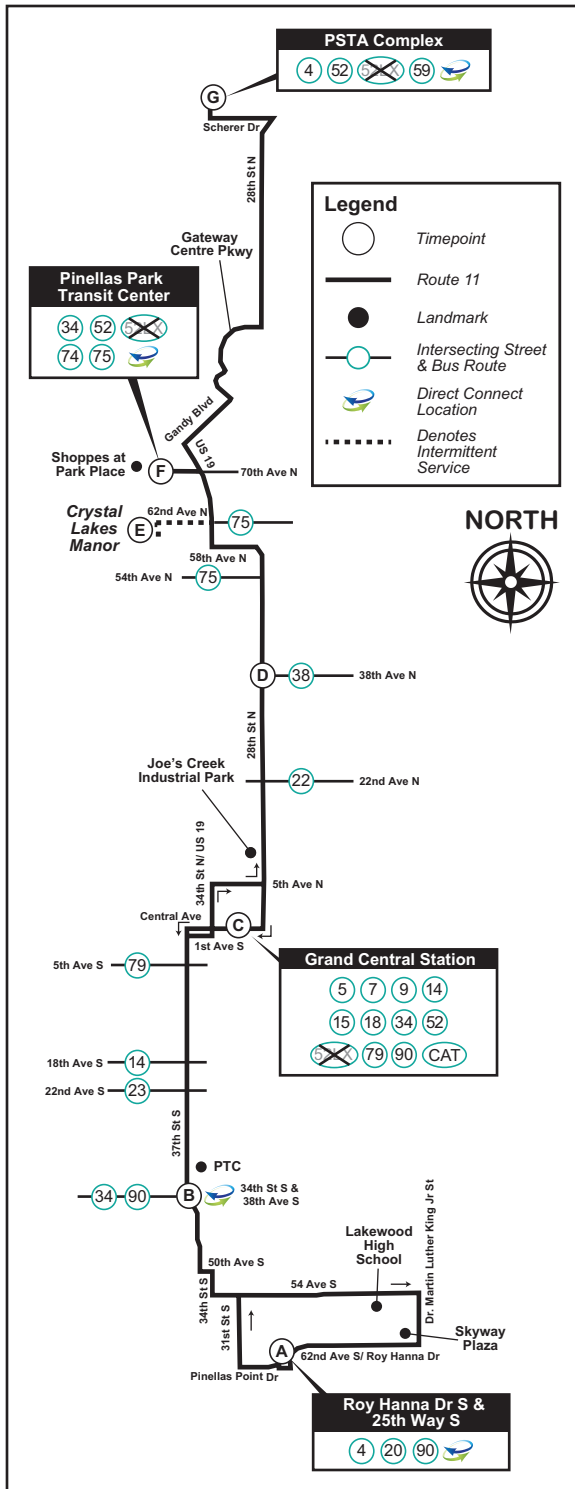

## 25 WAY S & ROY HANNA DR TO PSTA FACILITY 34 ST and PINELLAS PARK TRANSIT CENTER

MONDAY - FRIDAY

(A) 25 Way S & Roy Hanna Dr	(B) 37 St S & 38 Ave S	(C) Grand Central Station	(D) 28 St N & 38 Ave N	(E) Crystal Lakes Manor	(F) Pinellas Park Transit Center	(G) PSTA Facility 34 St N
6:20 AM	6:28	6:49	6:59	–	7:19	7:39
7:20	7:28	7:49	7:59	8:09	8:19	8:39
8:20	8:28	8:49	8:59	–	9:19	9:39
9:20	9:28	9:49	9:59	10:09	10:19	10:39
10:20	10:28	10:49	10:59	–	11:19	11:39
11:20	11:28	11:49	11:59	12:09	12:19	12:39
12:20 PM	12:28	12:49	12:59	1:09	1:19	1:39
1:20	1:28	1:49	1:59	–	2:19	2:39
2:20	2:28	2:49	2:59	3:09	3:19	3:39
3:20	3:28	3:49	3:59	–	4:19	4:39
4:20	4:28	4:49	4:59	5:09	5:19	5:39
5:20	5:28	5:49	5:59	6:09	6:19	6:39

## PSTA FACILITY 34 ST and PINELLAS PARK TRANSIT CENTER TO 25 WAY S & ROY HANNA DR

MONDAY - FRIDAY

(G) PSTA Facility 34 St N	(F) Pinellas Park Transit Center	(E) Crystal Lakes Manor	(D) 28 St N & 38 Ave N	(C) Grand Central Station	(B) 37 St S & 38 Ave S	(A) 25 Way S & Roy Hanna Dr
–	–	–	–	–	6:00 X	6:20
–	–	–	6:30	6:50	7:00	7:20
7:50 AM	8:10	8:15	8:26	8:46	8:56	9:16
8:50	9:10	–	9:21	9:46	9:56	10:16
9:50	10:10	–	10:21	10:46	10:58	11:18
10:50	11:10	11:15	11:26	11:46	11:56	12:16
11:50	12:10	12:15	12:26	12:46	12:56	1:16
12:50 PM	1:10	–	1:21	1:46	1:56	2:16
1:50	2:10	2:15	2:26	2:46	2:56	3:16
2:50	3:10	–	3:21	3:46	3:56	4:16
3:50	4:10	–	4:21	4:46	4:56	5:16
4:50	5:10	5:15	5:26	5:46	5:56	6:16
5:50	6:10	6:15	6:26	6:46	6:56	7:16

X - This trip starts at 37 St S & 18 Ave S at 5:55 AM

♿ - Wheelchair service provided on all trips

Effective 3-29-20

TIMES SHOWN ARE SCHEDULED BUT MAY VARY DUE TO TRAFFIC CONDITIONS, WEATHER OR UNFORESEEN EVENTS.