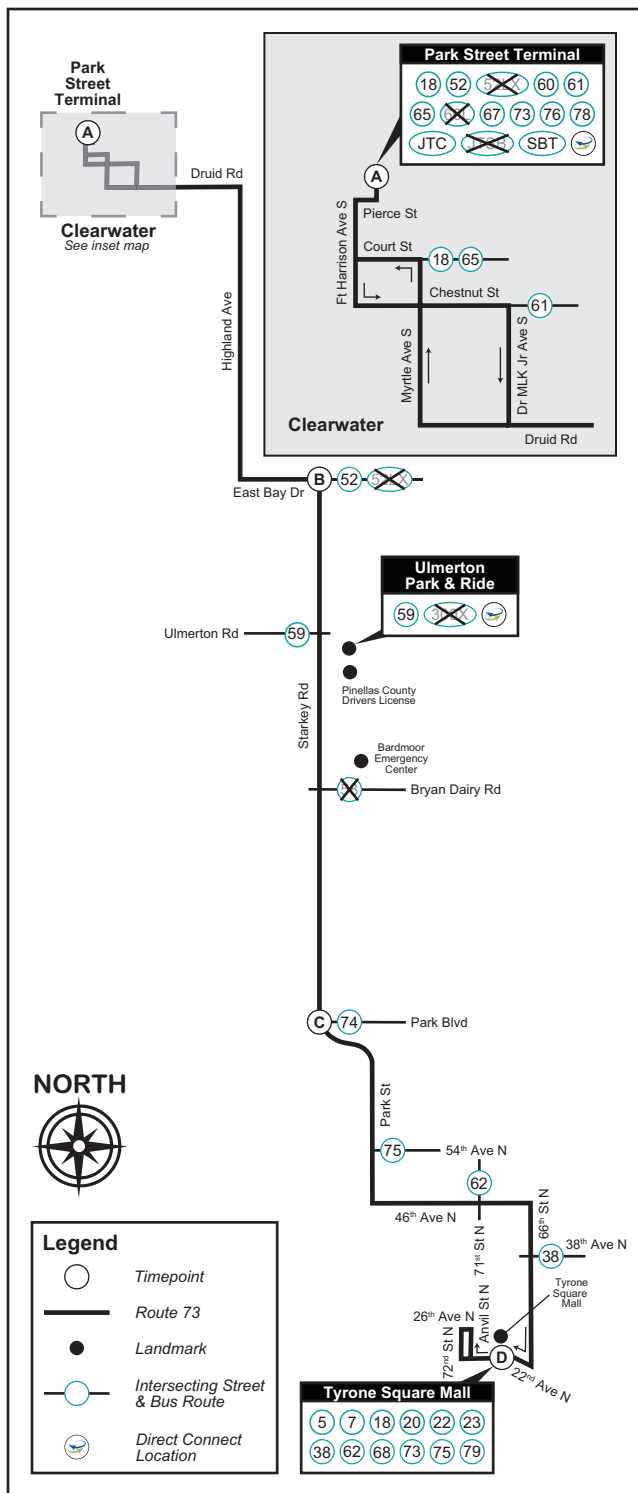

Route 73

DOWNTOWN CLEARWATER TO TYRONE SQUARE MALL

MONDAY - FRIDAY
(NO SATURDAY, SUNDAY & HOLIDAY SERVICE)

(A) Park Street Terminal	(B) Keene Rd & East Bay Dr	(C) Starkey Rd & Park Blvd	(D) 22 Ave N & 68 St N
6:55 AM	7:13	7:26	7:50
7:55	8:13	8:26	8:50
8:55	9:13	9:26	9:50
9:55	10:13	10:26	10:50
10:55	11:13	11:26	11:50
11:55	12:13	12:26	12:50
12:55 PM	1:13	1:26	1:50
1:55	2:13	2:26	2:50
2:55	3:13	3:26	3:50
3:55	4:13	4:26	4:50
4:55	5:13	5:26	5:50
5:55	6:13	6:26	6:50

TYRONE SQUARE MALL TO DOWNTOWN CLEARWATER

MONDAY - FRIDAY
(NO SATURDAY, SUNDAY & HOLIDAY SERVICE)

(D) 22 Ave N & 68 St N	(C) Starkey Rd & Park Blvd	(B) Keene Rd & East Bay Dr	(A) Park Street Terminal
5:55 AM	6:12	6:27	6:50
6:55	7:12	7:27	7:50
7:55	8:12	8:27	8:50
8:55	9:12	9:27	9:50
10:00	10:17	10:31	10:55
11:00	11:17	11:31	11:55
12:00 PM	12:18	12:32	12:55
1:00	1:18	1:32	1:55
2:00	2:18	2:32	2:55
3:00	3:18	3:32	3:55
4:00	4:18	4:31	4:55
5:00	5:18	5:31	5:55
6:00	6:17	6:30	6:55
7:00	7:17	7:30	7:55

☺ - Wheelchair Service Provided On All Trips Effective 3-29-20

TIMES SHOWN ARE SCHEDULED BUT MAY VARY DUE TO TRAFFIC CONDITIONS, WEATHER OR UNFORESEEN EVENTS.