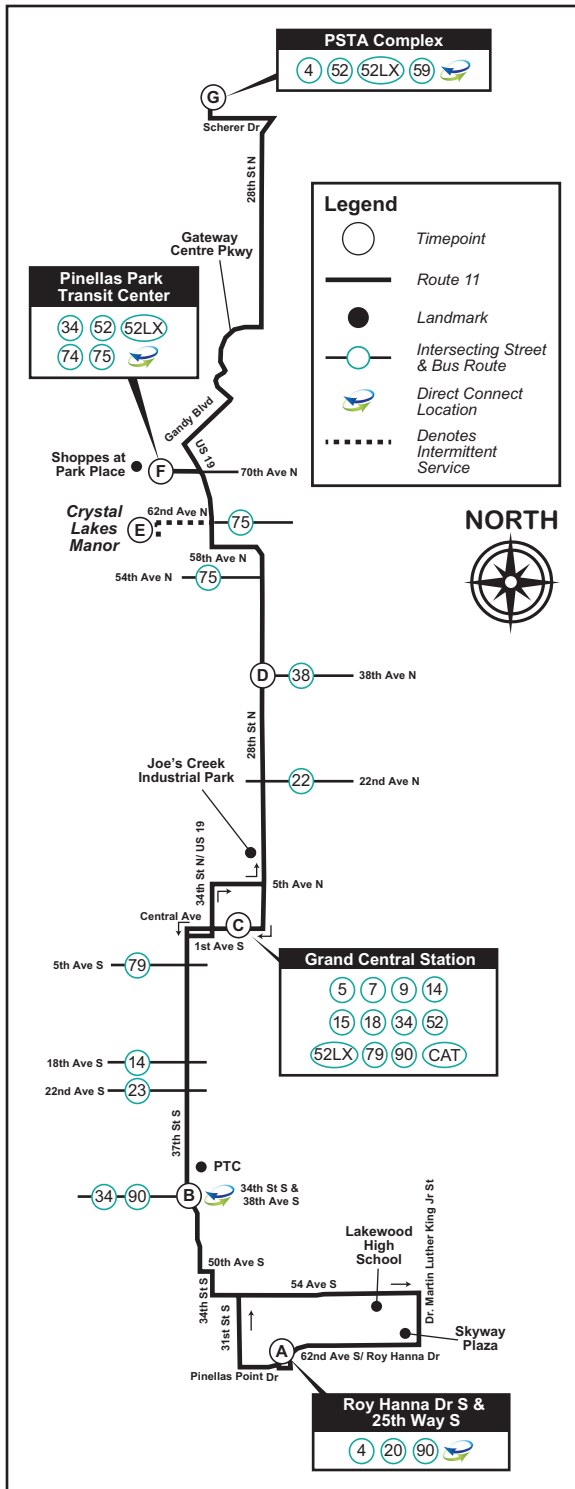

Route 11

25 WAY S & ROY HANNA DR TO PSTA FACILITY 34 ST and PINELLAS PARK TRANSIT CENTER

MONDAY - FRIDAY

(A) 25 Way S & Roy Hanna Dr	(B) 37 St S & 38 Ave S	(C) Grand Central Station	(D) 28 St N & 38 Ave N	(E) Crystal Lakes Manor	(F) Pinellas Park Transit Center	(G) PSTA Facility 34 St N
6:20 AM	6:28	6:49	6:59	–	7:19	7:39
7:20	7:28	7:49	7:59	8:09	8:19	8:39
8:20	8:28	8:49	8:59	–	9:19	9:39
9:20	9:28	9:49	9:59	10:09	10:19	10:39
10:20	10:28	10:49	10:59	–	11:19	11:39
11:20	11:28	11:49	11:59	12:09	12:19	12:39
12:20 PM	12:28	12:49	12:59	1:09	1:19	1:39
1:20	1:28	1:49	1:59	–	2:19	2:39
2:20	2:28	2:49	2:59	3:09	3:19	3:39
3:20	3:28	3:49	3:59	–	4:19	4:39
4:20	4:28	4:49	4:59	5:09	5:19	5:39
5:20	5:28	5:49	5:59	6:09	6:19	6:39

PSTA FACILITY 34 ST and PINELLAS PARK TRANSIT CENTER TO 25 WAY S & ROY HANNA DR

MONDAY - FRIDAY

(G) PSTA Facility 34 St N	(F) Pinellas Park Transit Center	(E) Crystal Lakes Manor	(D) 28 St N & 38 Ave N	(C) Grand Central Station	(B) 37 St S & 38 Ave S	(A) 25 Way S & Roy Hanna Dr
–	–	–	–	–	6:00 X	6:20
–	–	–	6:30	6:50	7:00	7:20
7:50 AM	8:10	8:15	8:26	8:46	8:56	9:16
8:50	9:10	–	9:21	9:46	9:56	10:16
9:50	10:10	–	10:21	10:46	10:58	11:18
10:50	11:10	11:15	11:26	11:46	11:56	12:16
11:50	12:10	12:15	12:26	12:46	12:56	1:16
12:50 PM	1:10	–	1:21	1:46	1:56	2:16
1:50	2:10	2:15	2:26	2:46	2:56	3:16
2:50	3:10	–	3:21	3:46	3:56	4:16
3:50	4:10	–	4:21	4:46	4:56	5:16
4:50	5:10	5:15	5:26	5:46	5:56	6:16
5:50	6:10	6:15	6:26	6:46	6:56	7:16

X - This trip starts at 37 St S & 18 Ave S at 5:55 AM

♿ - Wheelchair service provided on all trips

Effective 9-13-20

TIMES SHOWN ARE SCHEDULED BUT MAY VARY DUE TO TRAFFIC CONDITIONS, WEATHER OR UNFORESEEN EVENTS.

X - This trip starts at 37 St S & 18 Ave S at 6:49 AM on Saturday only.

Effective 9-13-20

♿ - Wheelchair service provided on all trips

TIMES SHOWN ARE SCHEDULED BUT MAY VARY DUE TO TRAFFIC CONDITIONS, WEATHER OR UNFORESEEN EVENTS.