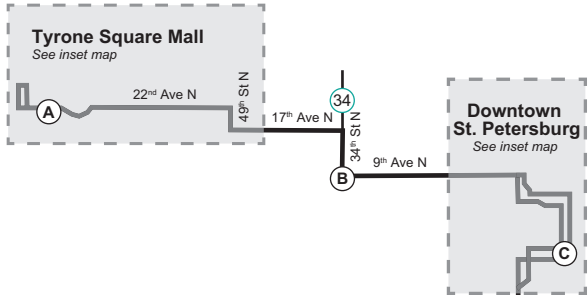

Route 20

TYRONE SQUARE MALL TO 25 WAY S & ROY HANNA DR

Serving: Tyrone Square Mall, 9 Ave N, Downtown St. Petersburg, Dr ML King St/9 St S, Skyway Plaza, 25 Way S & Roy Hanna Dr
MONDAY - SATURDAY

Legend

- Timepoint
- Route 20
- Landmark
- Intersecting Street & Bus Route
- Direct Connect Location

| (A) | (B) | (C) | (D) | (E) | (E) | (D) | (C) | (B) | (A) |
|--------------------|-----------------|------------------|--------------|---------------------------|---------------------------|--------------|------------------|-----------------|--------------------|
| Tyrone Square Mall | 34 St N & 9 Ave | 4 St N & 3 Ave S | MLK & 22 Ave | 25 Way S & Roy Hanna Dr S | 25 Way S & Roy Hanna Dr S | MLK & 22 Ave | 3 St S & 3 Ave S | 34 St N & 9 Ave | Tyrone Square Mall |
| — | — | — | — | — | 5:25 AM | 5:35 | 5:45 | 5:55 | 6:15 |
| — | — | — | — | — | 6:20 | 6:30 | 6:40 | 6:50 | 7:10 |
| 6:20 AM | 6:35 | 6:45 | 6:55 | 7:15 | 7:20 | 7:30 | 7:40 | 7:50 | 8:10 |
| 7:20 | 7:35 | 7:45 | 7:55 | 8:15 | 8:20 | 8:30 | 8:40 | 8:50 | 9:10 |
| 8:20 | 8:35 | 8:45 | 8:55 | 9:15 | 9:20 | 9:30 | 9:40 | 9:50 | 10:10 |
| 9:20 | 9:35 | 9:45 | 9:55 | 10:15 | 10:20 | 10:30 | 10:40 | 10:50 | 11:10 |
| 10:20 | 10:35 | 10:45 | 10:55 | 11:15 | 11:20 | 11:30 | 11:40 | 11:50 | 12:10 |
| 11:20 | 11:35 | 11:45 | 11:55 | 12:15 | 12:20 PM | 12:30 | 12:40 | 12:50 | 1:10 |
| 12:20 PM | 12:35 | 12:45 | 12:55 | 1:15 | 1:20 | 1:30 | 1:40 | 1:50 | 2:10 |
| 1:20 | 1:35 | 1:45 | 1:55 | 2:15 | 2:20 | 2:30 | 2:40 | 2:50 | 3:10 |
| 2:20 | 2:35 | 2:45 | 2:55 | 3:15 | 3:20 | 3:30 | 3:40 | 3:50 | 4:10 |
| 3:20 | 3:35 | 3:45 | 3:55 | 4:15 | 4:20 | 4:30 | 4:40 | 4:50 | 5:10 |
| 4:20 | 4:35 | 4:45 | 4:55 | 5:15 | 5:20 | 5:30 | 5:40 | 5:50 | 6:10 |
| 5:20 | 5:35 | 5:45 | 5:55 | 6:15 | 6:20 | 6:30 | 6:40 | 6:50 | 7:05 |
| 6:20 | 6:35 | 6:45 | 6:55 | 7:10 | — | — | — | — | — |