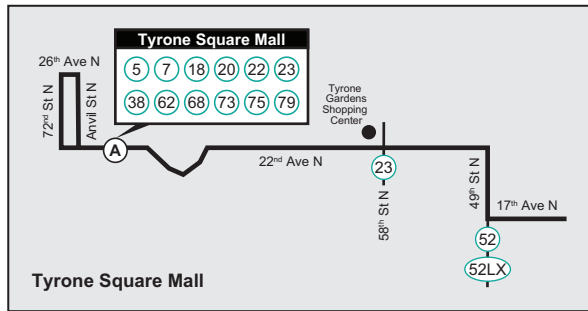

Route 20

TYRONE SQUARE MALL TO 25 WAY S & ROY HANNA DR

Serving: Tyrone Square Mall, 9 Ave N, Downtown St. Petersburg, Dr ML King St/9 St S, Skyway Plaza, 25 Way S & Roy Hanna Dr
MONDAY - SATURDAY

Legend

- Timepoint
- Route 20
- Landmark
- Intersecting Street & Bus Route
- Direct Connect Location

| (A) | (B) | (C) | (D) | (E) | (E) | (D) | (C) | (B) | (A) |
|--------------------|-----------------|------------------|--------------|---------------------------|---------------------------|--------------|------------------|-----------------|--------------------|
| Tyrone Square Mall | 34 St N & 9 Ave | 4 St N & 3 Ave S | MLK & 22 Ave | 25 Way S & Roy Hanna Dr S | 25 Way S & Roy Hanna Dr S | MLK & 22 Ave | 3 St S & 3 Ave S | 34 St N & 9 Ave | Tyrone Square Mall |
| — | — | — | — | — | 5:25 AM | 5:35 | 5:45 | 5:55 | 6:15 |
| — | — | — | — | — | 6:20 | 6:30 | 6:40 | 6:50 | 7:10 |
| 6:20 AM | 6:35 | 6:45 | 6:55 | 7:15 | 7:20 | 7:30 | 7:40 | 7:50 | 8:10 |
| 7:20 | 7:35 | 7:45 | 7:55 | 8:15 | 8:20 | 8:30 | 8:40 | 8:50 | 9:10 |
| 8:20 | 8:35 | 8:45 | 8:55 | 9:15 | 9:20 | 9:30 | 9:40 | 9:50 | 10:10 |
| 9:20 | 9:35 | 9:45 | 9:55 | 10:15 | 10:20 | 10:30 | 10:40 | 10:50 | 11:10 |
| 10:20 | 10:35 | 10:45 | 10:55 | 11:15 | 11:20 | 11:30 | 11:40 | 11:50 | 12:10 |
| 11:20 | 11:35 | 11:45 | 11:55 | 12:15 | 12:20 PM | 12:30 | 12:40 | 12:50 | 1:10 |
| 12:20 PM | 12:35 | 12:45 | 12:55 | 1:15 | 1:20 | 1:30 | 1:40 | 1:50 | 2:10 |
| 1:20 | 1:35 | 1:45 | 1:55 | 2:15 | 2:20 | 2:30 | 2:40 | 2:50 | 3:10 |
| 2:20 | 2:35 | 2:45 | 2:55 | 3:15 | 3:20 | 3:30 | 3:40 | 3:50 | 4:10 |
| 3:20 | 3:35 | 3:45 | 3:55 | 4:15 | 4:20 | 4:30 | 4:40 | 4:50 | 5:10 |
| 4:20 | 4:35 | 4:45 | 4:55 | 5:15 | 5:20 | 5:30 | 5:40 | 5:50 | 6:10 |
| 5:20 | 5:35 | 5:45 | 5:55 | 6:15 | 6:20 | 6:30 | 6:40 | 6:50 | 7:05 |
| 6:20 | 6:35 | 6:45 | 6:55 | 7:10 | — | — | — | — | — |