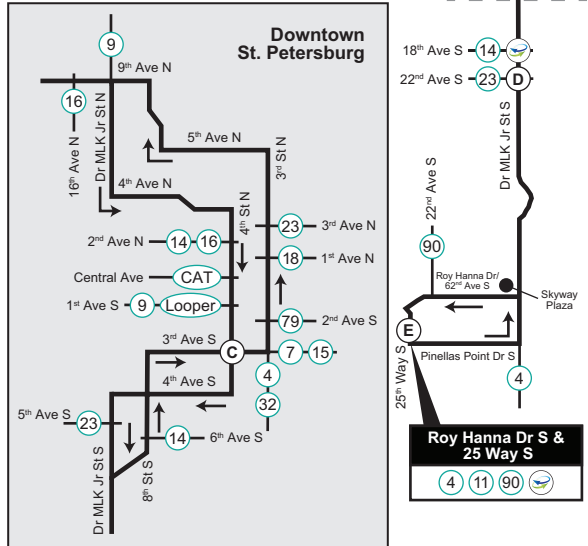

Route 20

TYRONE SQUARE MALL TO 25 WAY S & ROY HANNA DR

Serving: Tyrone Square Mall, 9 Ave N, Downtown St. Petersburg, Dr ML King St/9 St S, Skyway Plaza, 25 Way S & Roy Hanna Dr
MONDAY - SATURDAY

Legend

- Timepoint
- Route 20
- Landmark
- Intersecting Street & Bus Route
- Direct Connect Location

| (A) | (B) | (C) | (D) | (E) | (E) | (D) | (C) | (B) | (A) |
|--------------------|-----------------|------------------|--------------|---------------------------|---------------------------|--------------|------------------|-----------------|--------------------|
| Tyrone Square Mall | 34 St N & 9 Ave | 4 St N & 3 Ave S | MLK & 22 Ave | 25 Way S & Roy Hanna Dr S | 25 Way S & Roy Hanna Dr S | MLK & 22 Ave | 3 St S & 3 Ave S | 34 St N & 9 Ave | Tyrone Square Mall |
| — | — | — | — | — | 5:25 AM | 5:35 | 5:45 | 5:55 | 6:15 |
| — | — | — | — | — | 6:20 | 6:30 | 6:40 | 6:50 | 7:10 |
| 6:20 AM | 6:35 | 6:45 | 6:55 | 7:15 | 7:20 | 7:30 | 7:40 | 7:50 | 8:10 |
| 7:20 | 7:35 | 7:45 | 7:55 | 8:15 | 8:20 | 8:30 | 8:40 | 8:50 | 9:10 |
| 8:20 | 8:35 | 8:45 | 8:55 | 9:15 | 9:20 | 9:30 | 9:40 | 9:50 | 10:10 |
| 9:20 | 9:35 | 9:45 | 9:55 | 10:15 | 10:20 | 10:30 | 10:40 | 10:50 | 11:10 |
| 10:20 | 10:35 | 10:45 | 10:55 | 11:15 | 11:20 | 11:30 | 11:40 | 11:50 | 12:10 |
| 11:20 | 11:35 | 11:45 | 11:55 | 12:15 | 12:20 PM | 12:30 | 12:40 | 12:50 | 1:10 |
| 12:20 PM | 12:35 | 12:45 | 12:55 | 1:15 | 1:20 | 1:30 | 1:40 | 1:50 | 2:10 |
| 1:20 | 1:35 | 1:45 | 1:55 | 2:15 | 2:20 | 2:30 | 2:40 | 2:50 | 3:10 |
| 2:20 | 2:35 | 2:45 | 2:55 | 3:15 | 3:20 | 3:30 | 3:40 | 3:50 | 4:10 |
| 3:20 | 3:35 | 3:45 | 3:55 | 4:15 | 4:20 | 4:30 | 4:40 | 4:50 | 5:10 |
| 4:20 | 4:35 | 4:45 | 4:55 | 5:15 | 5:20 | 5:30 | 5:40 | 5:50 | 6:10 |
| 5:20 | 5:35 | 5:45 | 5:55 | 6:15 | 6:20 | 6:30 | 6:40 | 6:50 | 7:05 |
| 6:20 | 6:35 | 6:45 | 6:55 | 7:10 | — | — | — | — | — |