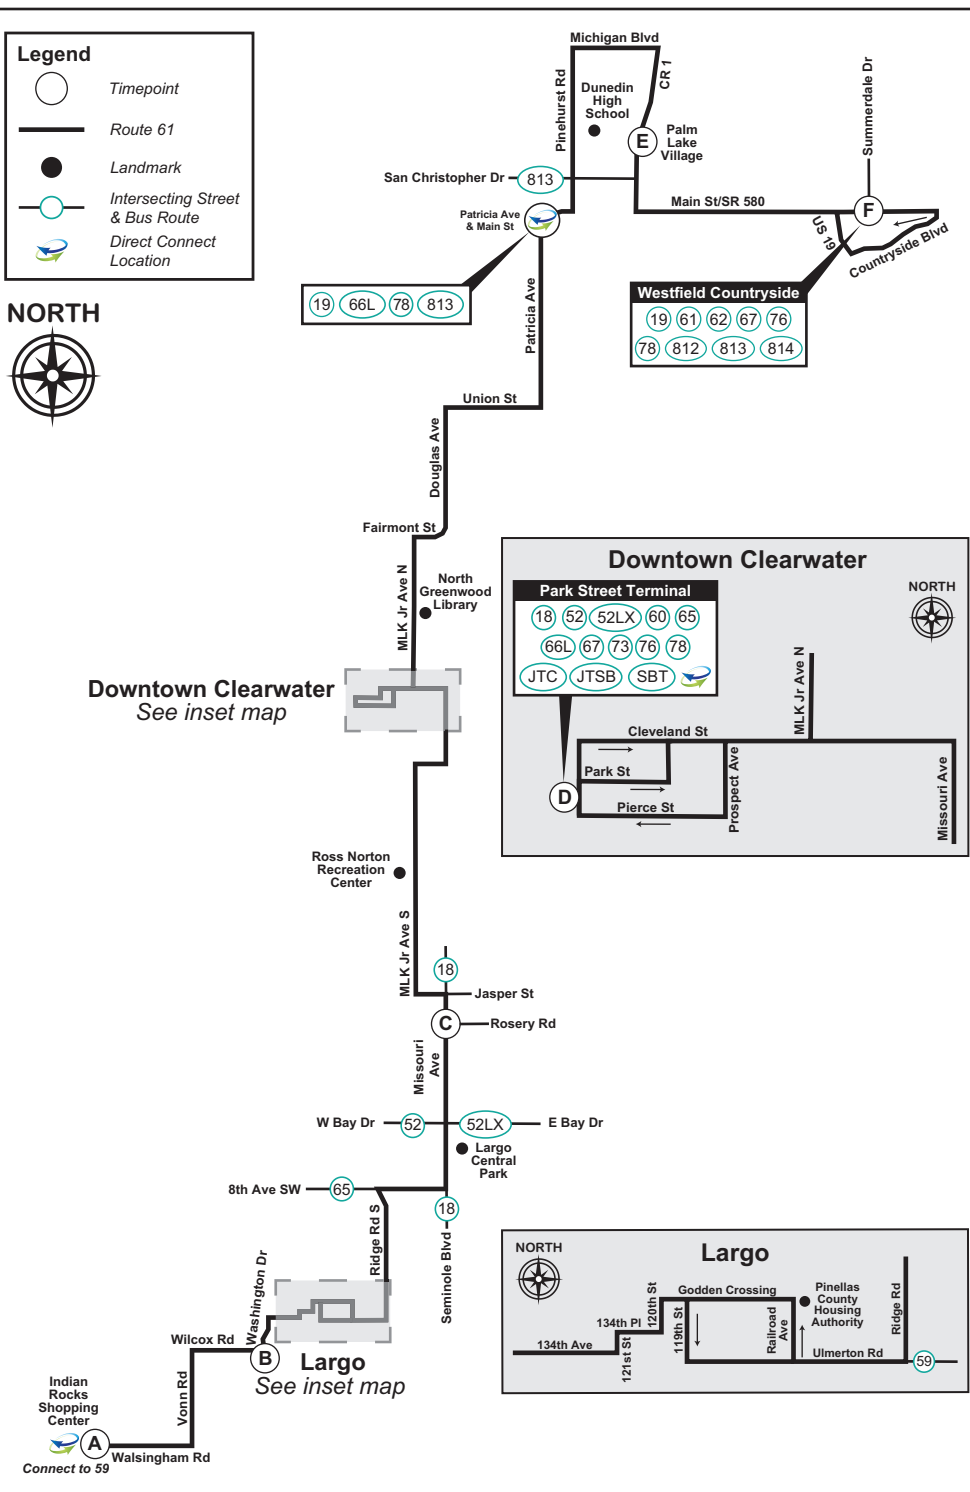

Route 61

INDIAN ROCKS SHOPPING CENTER
TO MAIN ST & SUMMERDALE DR
MONDAY - SATURDAY

(A) Indian Rocks Shopping Center	(B) Washington Dr & 130 Ave N	(C) Missouri Ave & Rosery Rd	(D) Park Street Terminal	(E) Palm Lake Village	(F) Main St & Summerdale Dr
–	5:25	5:41	6:15	6:40	7:00
–	6:25	6:43	7:20	7:45	8:05
7:00 AM	7:07	7:26	8:05	8:30	8:50
8:00	8:07	8:26	9:05	9:30	9:50
9:00	9:07	9:26	10:05	10:30	10:50
10:00	10:07	10:26	11:05	11:30	11:50
11:00	11:07	11:26	12:05	12:30	12:50
12:00 PM	12:07	12:26	1:05	1:30	1:50
1:00	1:07	1:26	2:05	2:30	2:50
2:00	2:07	2:26	3:05	3:30	3:50
3:00	3:07	3:28	4:10	4:35	4:55
4:00	4:07	4:28	5:10	5:35	5:52
5:00	5:07	5:25	6:00	6:25	6:42
5:45	5:52	6:10	6:45	7:10	7:27
6:45	6:52	7:10	7:25 *	–	–

* - This trip does not run on Saturday.

TIMES SHOWN ARE SCHEDULED BUT MAY VARY DUE TO TRAFFIC CONDITIONS, WEATHER OR UNFORESEEN EVENTS.

Legend

- Timepoint
- Route 61
- Landmark
- Intersecting Street & Bus Route
- 🚶 Direct Connect Location

Route 61

MAIN ST & SUMMERDALE DR TO
INDIAN ROCKS SHOPPING CENTER
MONDAY - SATURDAY

(F) Main St & Summerdale Dr	(E) Palm Lake Village	(D) Park Street Terminal	(C) Missouri Ave & Rosery Rd	(B) Washington Dr & 130 Ave N	(A) Indian Rocks Shopping Center
7:00 AM	7:10	8:00	8:15	8:30	8:45
8:05	8:15	9:00	9:15	9:30	9:45
8:50	9:00	9:55	10:10	10:25	10:45
9:50	10:00	10:55	11:10	11:25	11:45
10:50	11:00	11:55	12:10	12:25	12:45
11:50	12:00	12:55	1:10	1:25	1:45
12:50 PM	1:00	1:55	2:10	2:25	2:45
1:50	2:00	2:55	3:10	3:25	3:45
2:50	3:00	3:55	4:10	4:25	4:45
3:50	4:00	4:55	5:10	5:25	5:35
4:55	5:05	6:00	6:15	6:25	6:35
5:52	6:02	6:47	6:57	7:05	7:13
6:42	6:49	7:23	7:33	7:41	7:49
7:32	7:39	8:09	8:19	8:27	–
–	–	–	–	–	–