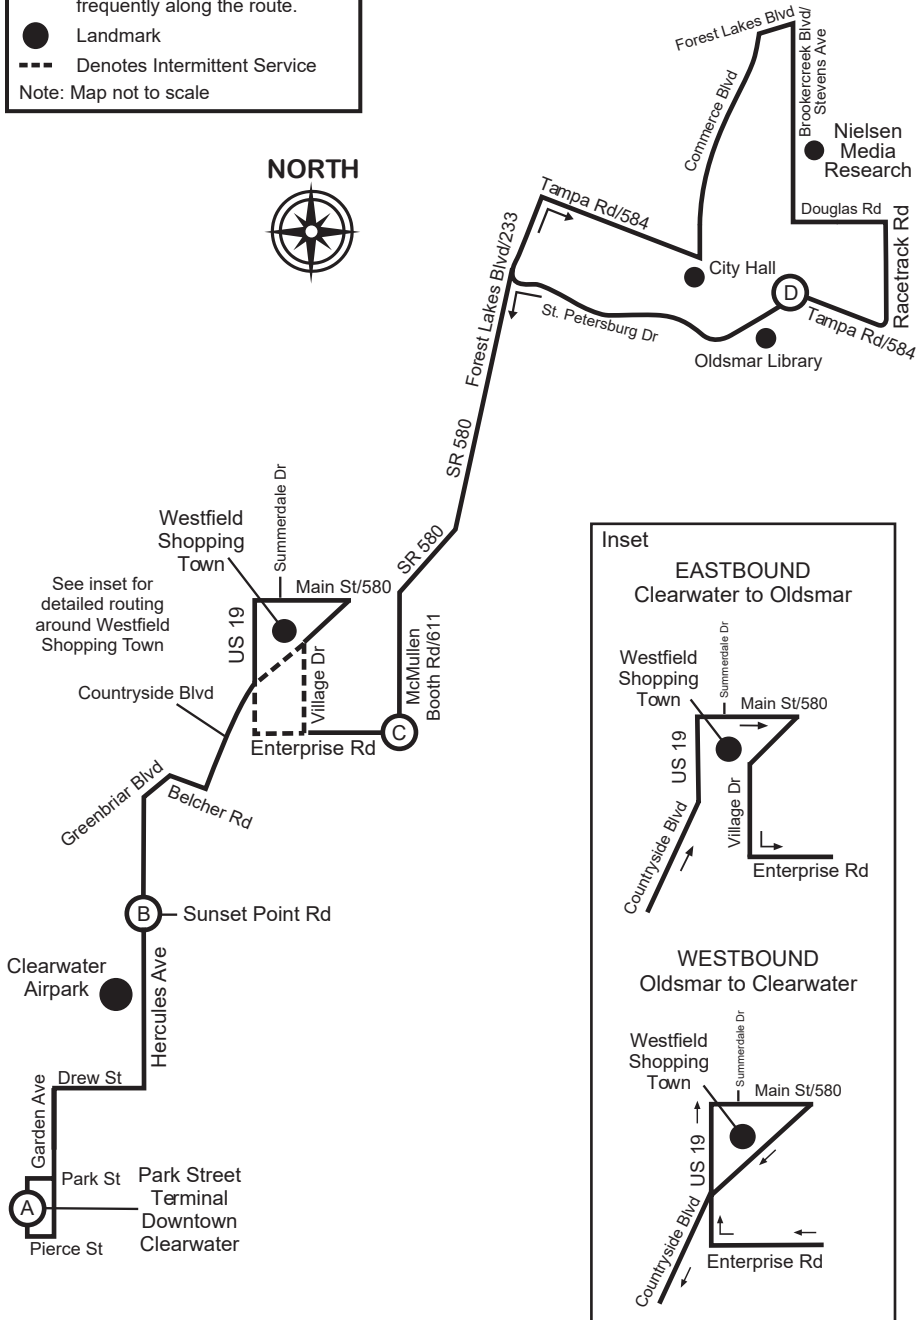

LEGEND

- Timepoint; see scheduled times.
Board at bus stop signs located frequently along the route.
- Landmark
- Denotes Intermittent Service

Note: Map not to scale

Route 67

PARK STREET TERMINAL TO TAMPA RD & ST. PETERSBURG DR
MONDAY - SATURDAY
 (No Sunday & Holiday Service)

(A)	(B)	(C)	(D)
Park Street Terminal	Hercules Ave & Sunset Point Rd	McMullen Booth Rd & Enterprise Rd	Arrive Tampa Rd & St. Petersburg Dr
6:00 AM	6:09	6:23	6:45
7:00	7:13	7:28	7:50
8:00	8:13	8:29	8:50
9:00	9:14	9:30	9:55
10:00	10:14	10:30	10:55
11:00	11:14	11:30	11:55
12:00 PM	12:13	12:29	12:55
1:00	1:13	1:29	1:55
2:00	2:13	2:30	2:55
3:00	3:13	3:30	3:55
4:00	4:13	4:30	4:55
5:00	5:13	5:30	5:55
6:00	6:13	6:28	6:50

ST. PETERSBURG DR TO PARK STREET TERMINAL
MONDAY - SATURDAY
 (No Sunday & Holiday Service)

(D)	(C)	(B)	(A)
Depart Tampa Rd & St. Petersburg Dr	McMullen Booth Rd & Enterprise Rd	Hercules Ave & Sunset Point Rd	Park Street Terminal
7:00 AM	7:09	7:24	7:45
8:00	8:09	8:26	8:45
9:00	9:10	9:27	9:45
10:00	10:10	10:27	10:45
11:00	11:10	11:28	11:45
12:00 PM	12:10	12:29	12:45
1:00	1:10	1:29	1:45
2:00	2:10	2:29	2:45
3:00	3:10	3:29	3:45
4:00	4:10	4:29	4:45
5:00	5:10	5:29	5:45
6:00	6:10	6:27	6:45

Effective 9-13-20

♿ - Wheelchair Service Provided On All Trips

TIMES SHOWN ARE SCHEDULED BUT MAY VARY DUE TO TRAFFIC CONDITIONS, WEATHER OR UNFORESEEN EVENTS.