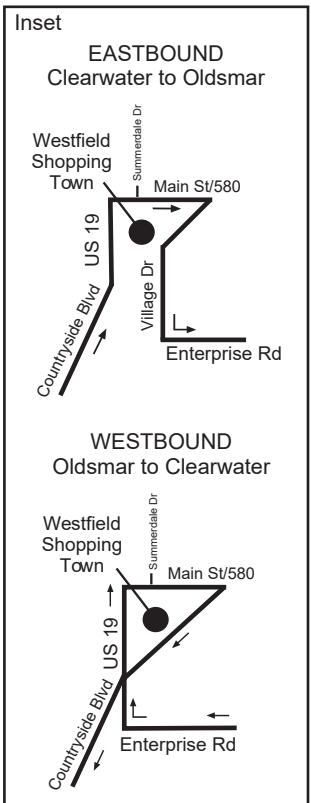

LEGEND

- Timepoint; see scheduled times.
Board at bus stop signs located frequently along the route.
- Landmark
- Denotes Intermittent Service

Note: Map not to scale

Route 67

PARK STREET TERMINAL TO TAMPA RD & ST. PETERSBURG DR
MONDAY - SATURDAY
 (No Sunday & Holiday Service)

(A)	(B)	(C)	(D)
Park Street Terminal	Hercules Ave & Sunset Point Rd	McMullen Booth Rd & Enterprise Rd	Arrive Tampa Rd & St. Petersburg Dr
6:00 AM	6:09	6:23	6:45
7:00	7:13	7:28	7:50
8:00	8:13	8:29	8:50
9:00	9:14	9:30	9:55
10:00	10:14	10:30	10:55
11:00	11:14	11:30	11:55
12:00 PM	12:13	12:29	12:55
1:00	1:13	1:29	1:55
2:00	2:13	2:30	2:55
3:00	3:13	3:30	3:55
4:00	4:13	4:30	4:55
5:00	5:13	5:30	5:55
6:00	6:13	6:28	6:50

ST. PETERSBURG DR TO PARK STREET TERMINAL
MONDAY - SATURDAY
 (No Sunday & Holiday Service)

(D)	(C)	(B)	(A)
Depart Tampa Rd & St. Petersburg Dr	McMullen Booth Rd & Enterprise Rd	Hercules Ave & Sunset Point Rd	Park Street Terminal
7:00 AM	7:09	7:24	7:45
8:00	8:09	8:26	8:45
9:00	9:10	9:27	9:45
10:00	10:10	10:27	10:45
11:00	11:10	11:28	11:45
12:00 PM	12:10	12:29	12:45
1:00	1:10	1:29	1:45
2:00	2:10	2:29	2:45
3:00	3:10	3:29	3:45
4:00	4:10	4:29	4:45
5:00	5:10	5:29	5:45
6:00	6:10	6:27	6:45