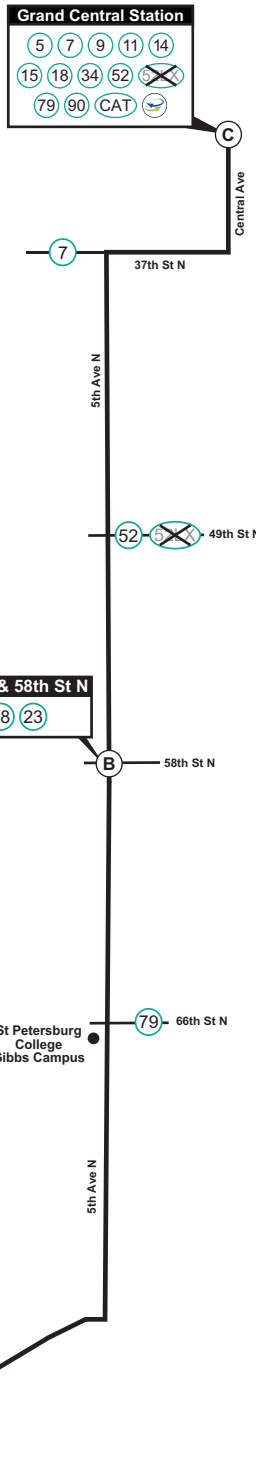

Route 5

TYRONE SQUARE MALL TO GRAND CENTRAL STATION

MONDAY - FRIDAY

Route 5

GRAND CENTRAL STATION TO TYRONE SQUARE MALL

MONDAY - FRIDAY

(A) 22 Ave N at Tyrone Mall	(B) 5 Ave N & 58 St N	(C) Grand Central Station	(C) Grand Central Station	(B) 5 Ave N & 58 St N	(A) 22 Ave N at Tyrone Mall
-	-	-	6:04 AM	6:14	6:29
6:35 AM	6:45	7:00	7:00	7:10	7:35
7:35	7:45	8:00	8:00	8:10	8:35
8:35	8:45	9:00	9:00	9:10	9:35
9:35	9:45	10:00	10:00	10:10	10:35
10:35	10:45	11:00	11:00	11:10	11:35
11:35	11:45	12:00	12:00 PM	12:10	12:35
12:35 PM	12:45	1:00	1:00	1:10	1:35
1:35	1:45	2:00	2:00	2:10	2:35
2:35	2:45	3:00	3:00	3:10	3:35
3:35	3:45	4:00	4:00	4:10	4:35
4:35	4:45	5:00	5:00	5:10	5:35
5:35	5:45	6:00	6:00	6:10	6:35
6:35	6:45	7:00	7:00	7:10	7:20
7:22	7:32	7:47	7:47	7:57	8:07
8:10	8:20	8:30	-	-	-

SATURDAY			SATURDAY		
-	-	-	6:00 AM	6:09	6:24
6:30 AM	6:40	6:50	7:00	7:11	7:26
7:30	7:41	7:51	8:00	8:11	8:26
8:30	8:41	8:51	9:00	9:11	9:26
9:30	9:41	9:51	10:00	10:11	10:26
10:30	10:41	10:51	11:00	11:11	11:26
11:30	11:41	11:51	12:00 PM	12:11	12:26
12:30 PM	12:41	12:51	1:00	1:11	1:26
1:30	1:41	1:51	2:00	2:11	2:26
2:30	2:41	2:51	3:00	3:11	3:26
3:30	3:41	3:51	4:00	4:11	4:26
4:30	4:40	4:50	5:00	5:11	5:26
5:30	5:40	5:50	6:00	6:11	6:26
6:30	6:40	6:50	7:00	7:09	7:19
7:22	7:32	7:42	7:47	7:56	8:06
8:10	8:20	8:30	-	-	-

♿ - Wheelchair Service Provided On All Trips

Effective 9-13-20, Revised 9-15-20

TIMES SHOWN ARE SCHEDULED BUT MAY VARY DUE TO TRAFFIC CONDITIONS, WEATHER OR UNFORESEEN EVENTS.

Legend

- Timepoint
- Route 5
- Landmark
- Intersecting Street & Bus Route
- Direct Connect Location

Grand Central Station

- 5 7 9 11 14
- 15 18 34 52 55
- 79 90 CAT

5th Ave N & 58th St N

- 5 18 23

Tyrone Square Mall

- 5 7 18 20 22 23
- 38 62 68 73 75 79

Route 5

**TYRONE SQUARE MALL TO
GRAND CENTRAL STATION**