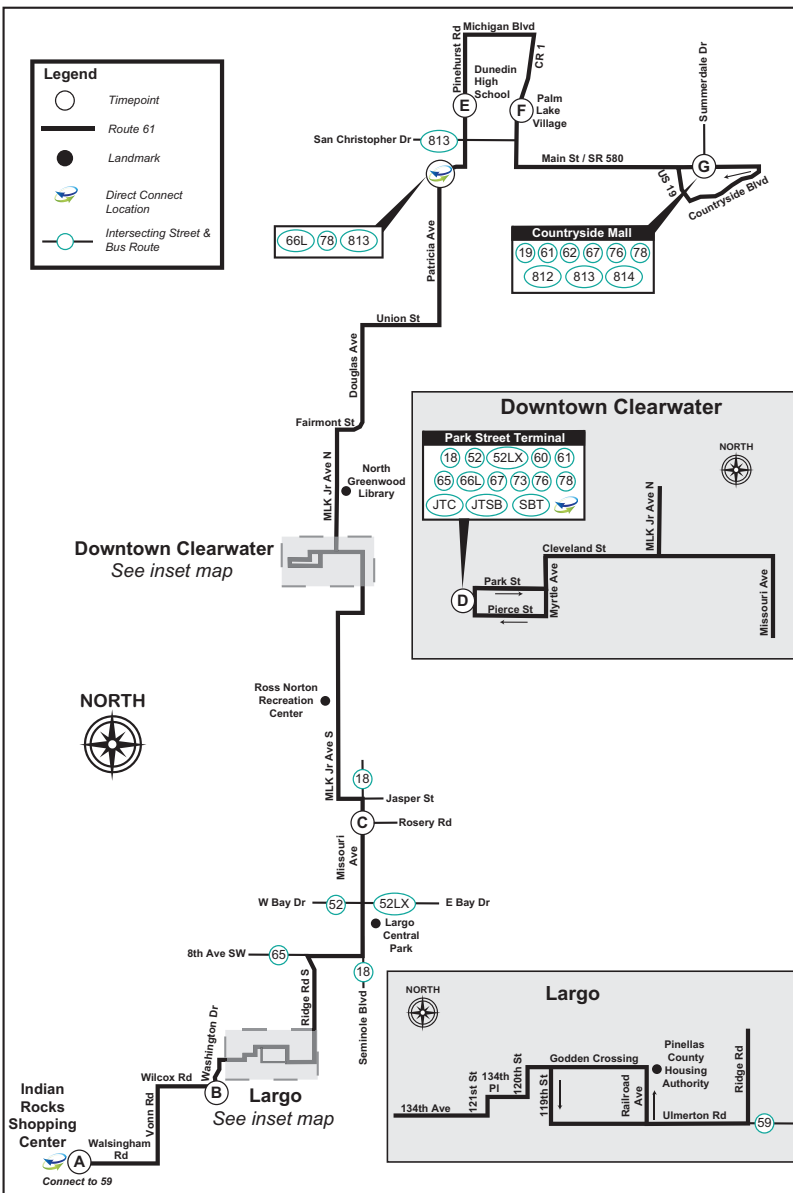

SATURDAY

-	5:25	5:41	6:15	6:34	6:40	6:51
-	6:25	6:43	7:20	7:39	7:45	7:57
7:00 AM	7:07	7:26	8:05	8:24	8:30	8:42
8:00	8:07	8:26	9:05	9:24	9:30	9:42
9:00	9:07	9:26	10:05	10:24	10:30	10:42
10:00	10:07	10:26	11:05	11:24	11:30	11:42
11:00	11:07	11:26	12:05	12:24	12:30	12:42
12:00 PM	12:07	12:26	1:05	1:24	1:30	1:42
1:00	1:07	1:26	2:05	2:24	2:30	2:42
2:00	2:07	2:26	3:05	3:24	3:30	3:42
3:00	3:07	3:28	4:10	4:29	4:35	4:47
4:00	4:07	4:28	5:10	5:29	5:35	5:46
5:00	5:07	5:25	6:00	6:19	6:25	6:36
5:45	5:52	6:10	6:45	7:04	7:10	7:21
6:45	6:52	7:10	-	-	-	-

SUNDAY & HOLIDAYS

7:20 AM	7:27	7:45	8:15	8:34	8:40	8:50
8:20	8:27	8:45	9:15	9:34	9:40	9:50
9:20	9:27	9:45	10:15	10:34	10:40	10:50
10:35	10:42	11:00	11:30	11:49	11:55	12:05
11:40	11:47	12:05	12:35	12:54	1:00	1:10
12:40 PM	12:47	1:05	1:35	1:54	2:00	2:10
2:00	2:07	2:25	2:55	3:14	3:20	3:30
3:00	3:07	3:25	3:55	4:14	4:20	4:30
4:00	4:07	4:25	4:55	5:14	5:20	5:30

* This trip only operates when school is in session.

TIMES SHOWN ARE SCHEDULED BUT MAY VARY DUE TO TRAFFIC CONDITIONS, WEATHER OR UNFORESEEN EVENTS.

Route 61

MAIN ST & SUMMERDALE DR TO INDIAN ROCKS SHOPPING CENTER

MONDAY - FRIDAY

(G) Main St & Summerdale Dr	(F) Palm Lake Village	(E) Dunedin High School	(D) Park Street Terminal	(C) Missouri Ave & Rosery Rd	(B) Washington Dr & 130 Ave N	(A) Indian Rocks Shopping Center
7:00 AM	7:10	7:17	7:50	8:05	8:20	8:30
8:05	8:15	8:22	8:55	9:10	9:25	9:35
8:50	9:00	9:07	9:40	9:55	10:10	10:20
9:50	10:00	10:07	10:40	10:55	11:10	11:20
10:50	11:00	11:07	11:40	11:55	12:10	12:20
11:50	12:00	12:07	12:40	12:55	1:10	1:20
12:50 PM	1:00	1:07	1:40	1:55	2:10	2:20
1:50	2:00	2:07	2:40	2:55	3:10	3:20
-	-	2:10*	2:28	-	-	-
2:50	3:00	3:07	3:40	3:55	4:10	4:20
3:50	4:00	4:07	4:40	4:55	5:10	5:20
4:55	5:05	5:12	5:45	6:00	6:15	6:25
5:52	6:02	6:09	6:37	6:52	7:02	7:12
6:42	6:49	6:56	7:19	7:29	7:39	7:49
7:32	7:39	7:46	8:09	8:19	8:29	-

SATURDAY

7:00 AM	7:10	7:17	7:50	8:05	8:20	8:30
8:05	8:15	8:22	8:55	9:10	9:25	9:35
8:50	9:00	9:07	9:40	9:55	10:10	10:20
9:50	10:00	10:07	10:40	10:55	11:10	11:20
10:50	11:00	11:07	11:40	11:55	12:10	12:20
11:50	12:00	12:07	12:40	12:55	1:10	1:20
12:50 PM	1:00	1:07	1:40	1:55	2:10	2:20
1:50	2:00	2:07	2:40	2:55	3:10	3:20
2:50	3:00	3:07	3:40	3:55	4:10	4:20
3:50	4:00	4:07	4:40	4:55	5:10	5:20
4:55	5:05	5:12	5:45	6:00	6:15	6:25
5:52	6:02	6:09	6:37	6:52	7:02	7:12
6:42	6:49	6:56	7:19	7:29	7:39	7:49
7:32	7:39	7:46	8:09	8:19	8:29	-

SUNDAY & HOLIDAYS

8:50 AM	9:00	9:05	9:35	9:50	10:02	10:10
9:50	10:00	10:05	10:35	10:50	11:02	11:10
10:50	11:00	11:05	11:35	11:50	12:02	12:10
12:05 PM	12:15	12:20	12:50	1:05	1:17	1:25
1:10	1:20	1:25	1:55	2:10	2:22	2:30
2:10	2:20	2:25	2:55	3:10	3:22	3:30
3:30	3:40	3:45	4:15	4:30	4:42	4:50
4:30	4:40	4:45	5:15	5:30	5:42	5:50
5:30	5:40	5:45	6:00	6:15	6:27	6:35

♿ - Wheelchair Service Provided On All Trips

Effective 6-04-23