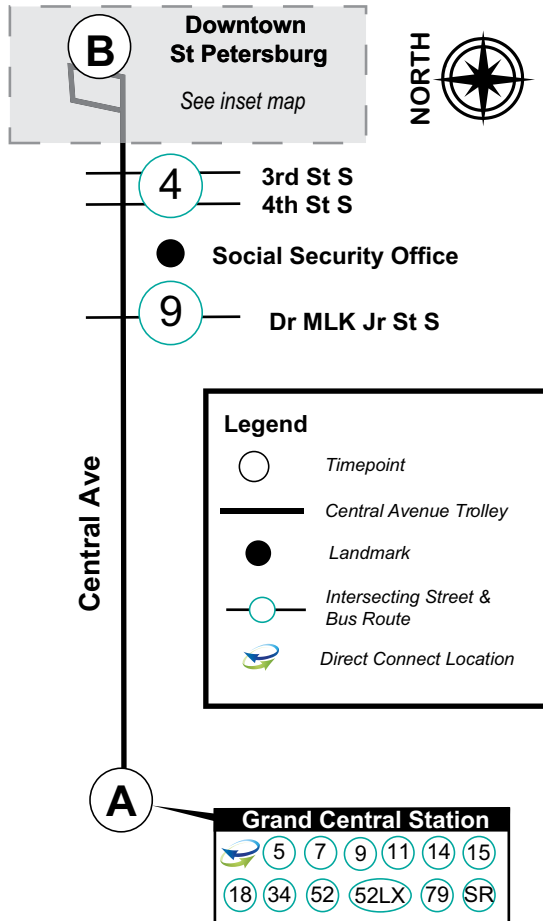

Central Avenue Trolley

GRAND CENTRAL STATION
TO ST. PETE PIER

ST. PETE PIER TO
GRAND CENTRAL STATION

MONDAY - SUNDAY

Ⓐ Grand Central Station	Ⓑ St. Pete Pier	Ⓑ St. Pete Pier	Ⓐ Grand Central Station
—	—	6:14 AM	6:31
—	—	6:39	7:01
6:33 AM	6:55	7:09	7:31
7:03	7:25	7:39	8:01
7:33	7:55	8:09	8:31
8:03	8:25	8:39	9:01
8:33	8:55	9:09	9:31
9:03	9:25	9:39	10:01
9:33	9:55	10:09	10:31
10:03	10:25	10:39	11:01
10:33	10:55	11:09	11:31
11:03	11:25	11:39	12:01
11:33	11:55	12:09 PM	12:31
12:03 PM	12:25	12:39	1:01
12:33	12:55	1:09	1:31
1:03	1:25	1:39	2:01
1:33	1:55	2:09	2:31
2:03	2:25	2:39	3:01
2:33	2:55	3:09	3:31
3:03	3:25	3:39	4:01
3:33	3:55	4:09	4:31
4:03	4:25	4:39	5:01
4:33	4:55	5:09	5:31
5:03	5:25	5:39	6:01
5:33	5:55	6:08	6:31
6:03	6:25	6:38	7:01
6:33	6:55	7:08	7:31
7:03	7:25	7:38	8:01
7:33	7:55	8:08	8:31
8:03	8:25	8:38	9:01
8:33	8:55	9:08	9:31
9:03	9:25	9:39	10:01
9:33	9:55	10:09 *	10:31 *
10:03	10:25	10:39 *	11:01 *
10:33 *	10:55 *	11:09 *	11:31 *
11:03 *	11:25 *	11:39 *	12:01 *
11:33 *	11:55 *	12:09 *	12:31 *
12:03 *	12:25 *	12:39 *	1:01 *
12:33 *	12:55 *	—	—

* - These trips operate Friday and Saturday only

& - Wheelchair Service Provided On All Trips

Effective 12-03-23

TIMES SHOWN ARE SCHEDULED BUT MAY VARY DUE TO TRAFFIC CONDITIONS, WEATHER OR UNFORESEEN EVENTS.