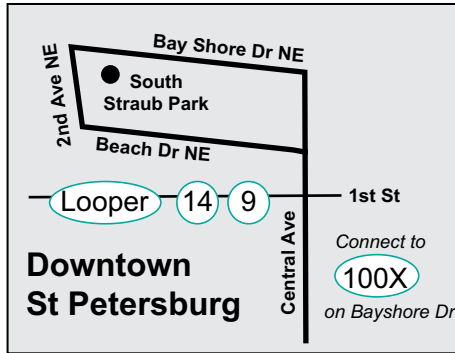

Central Avenue Trolley

GRAND CENTRAL STATION
TO ST. PETE PIER

ST. PETE PIER TO
GRAND CENTRAL STATION

MONDAY - SUNDAY

Ⓐ Grand Central Station	Ⓑ St. Pete Pier	Ⓑ St. Pete Pier	Ⓐ Grand Central Station
—	—	6:14 AM	6:31
—	—	6:39	7:01
6:33 AM	6:55	7:09	7:31
7:03	7:25	7:39	8:01
7:33	7:55	8:09	8:31
8:03	8:25	8:39	9:01
8:33	8:55	9:09	9:31
9:03	9:25	9:39	10:01
9:33	9:55	10:09	10:31
10:03	10:25	10:39	11:01
10:33	10:55	11:09	11:31
11:03	11:25	11:39	12:01
11:33	11:55	12:09 PM	12:31
12:03 PM	12:25	12:39	1:01
12:33	12:55	1:09	1:31
1:03	1:25	1:39	2:01
1:33	1:55	2:09	2:31
2:03	2:25	2:39	3:01
2:33	2:55	3:09	3:31
3:03	3:25	3:39	4:01
3:33	3:55	4:09	4:31
4:03	4:25	4:39	5:01
4:33	4:55	5:09	5:31
5:03	5:25	5:39	6:01
5:33	5:55	6:08	6:31
6:03	6:25	6:38	7:01
6:33	6:55	7:08	7:31
7:03	7:25	7:38	8:01
7:33	7:55	8:08	8:31
8:03	8:25	8:38	9:01
8:33	8:55	9:08	9:31
9:03	9:25	9:39	10:01
9:33	9:55	10:09 *	10:31 *
10:03	10:25	10:39 *	11:01 *
10:33 *	10:55 *	11:09 *	11:31 *
11:03 *	11:25 *	11:39 *	12:01 *
11:33 *	11:55 *	12:09 *	12:31 *
12:03 *	12:25 *	12:39 *	1:01 *
12:33 *	12:55 *	—	—